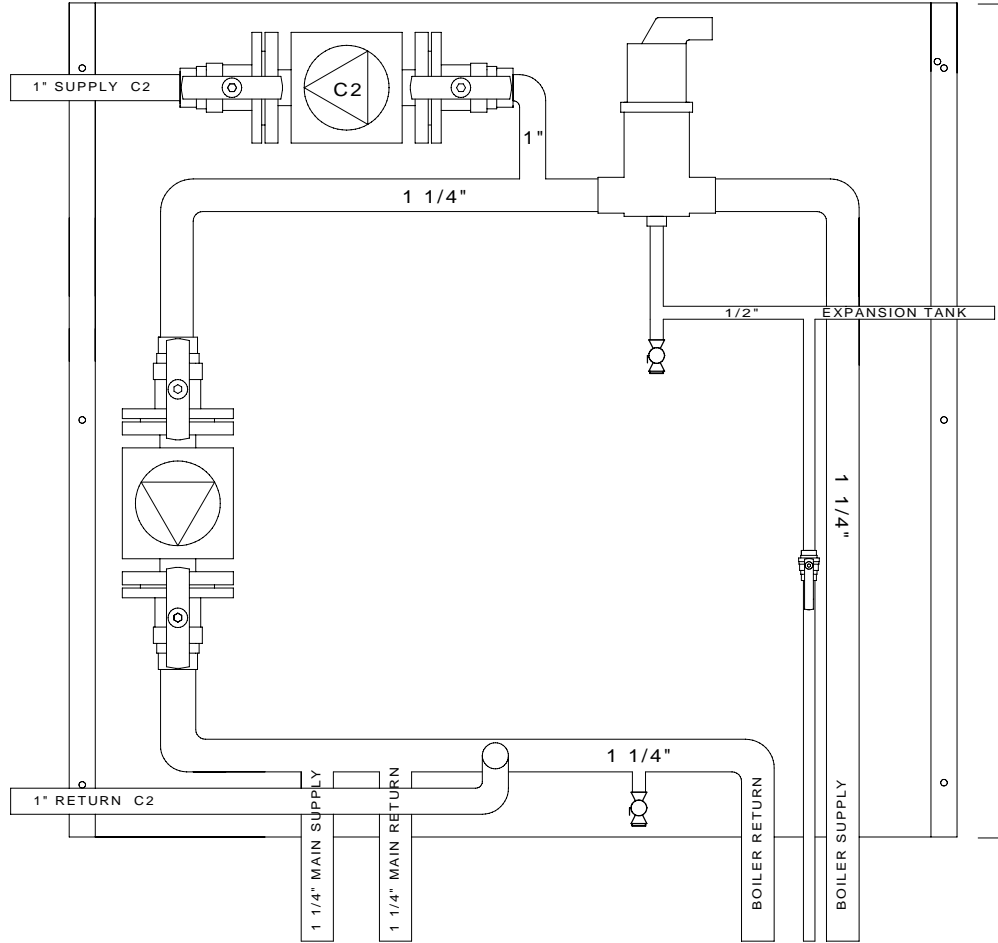

8 5/8"

SIDE VIEW

34"

32"

Legend

 CIRCULATOR WITH SPRING CHECK VALVE

 ISOLATION VALVE

 AIR VENT

 PURGE VALVE

DO NOT SCALE DRAWING, DIMENSIONS ARE IN INCHES

Drawn by:
BR

Type:
Primary Loop Station-NBF

Part Number:
HP800403

Model Number:
PLS-NBF-2RB